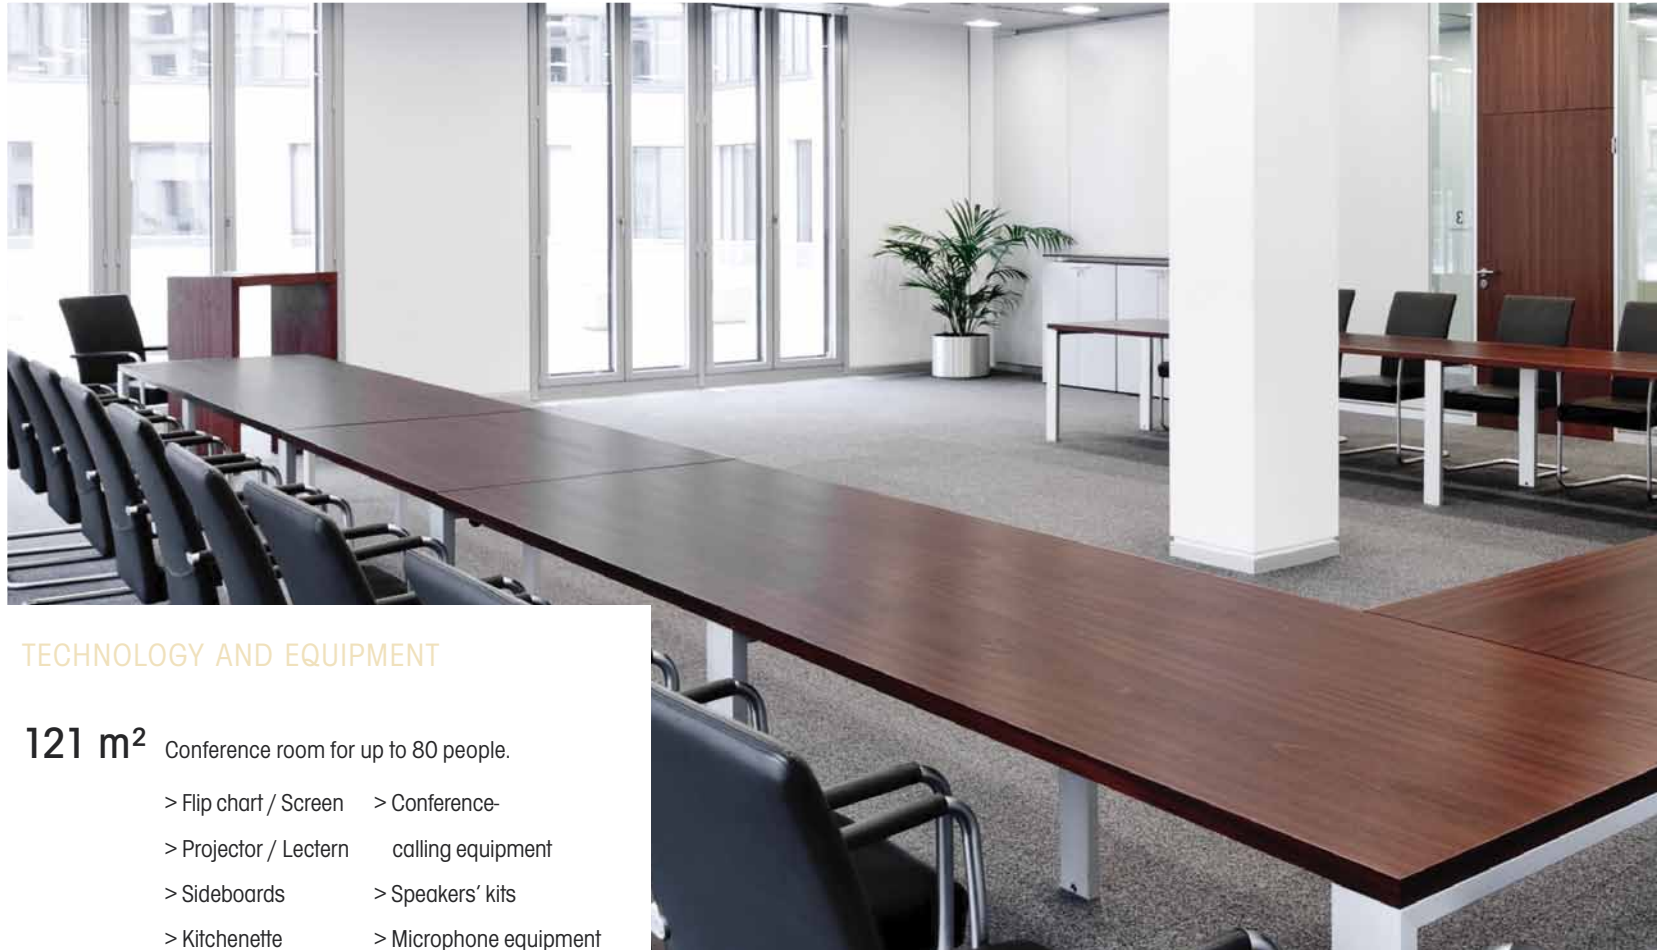

Mahogany wood finishes, modern leather seats and refined carpeted flooring create an individual feel and provide outstanding comfort. The luxuriously finished event rooms all have cutting-edge technology and will provide the perfect setting for your conference.

CONFERENCE ROOM 2

TECHNOLOGY AND EQUIPMENT

21 m²

Conference room for up to 10 people.
Option to extend the room to 58 m² for
up to 35 people with Conference Room 1.

- > Flip chart / Screen
- > Projector / Lectern
- > Sideboards
- > Kitchenette
- > Conference-calling equipment
- > Speakers' kits
- > Microphone equipment

CONFERENCE ROOM 3

TECHNOLOGY AND EQUIPMENT

121 m² Conference room for up to 80 people.

- > Flip chart / Screen
- > Projector / Lectern
- > Sideboards
- > Kitchenette
- > Conference-calling equipment
- > Speakers' kits
- > Microphone equipment