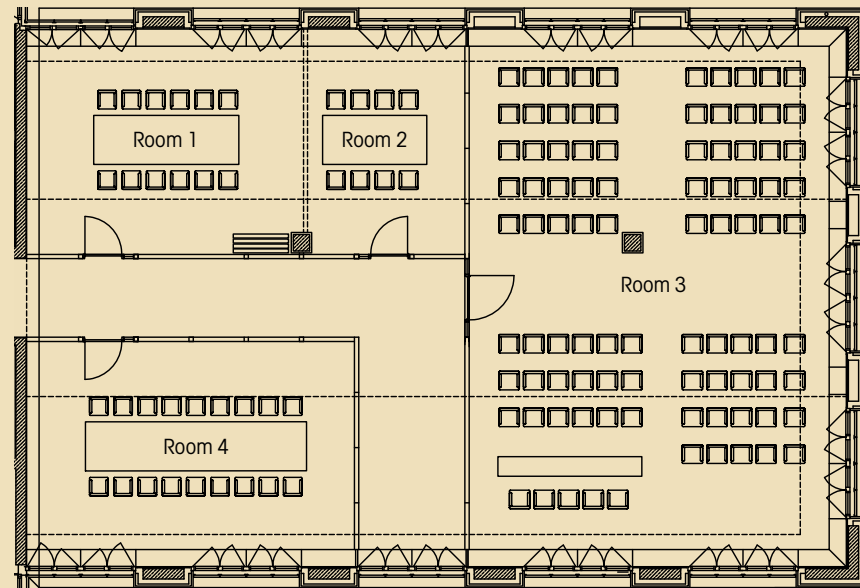

CONFERENCE ROOM 1

TECHNOLOGY AND EQUIPMENT

37 m²

- Conference room for up to 25 people.
- Option to extend the room to 58 m² for up to 35 people with Conference Room 2.
- > Flip chart / Screen
- > Projector / Lectern
- > Sideboards
- > Kitchenette
- > Conference-calling equipment
- > Speakers' kits
- > Microphone equipment

CONFERENCE ROOM 2

TECHNOLOGY AND EQUIPMENT

21 m²

Conference room for up to 10 people.
Option to extend the room to 58 m² for
up to 35 people with Conference Room 1.

- > Flip chart / Screen
- > Projector / Lectern
- > Sideboards
- > Kitchenette
- > Conference-calling equipment
- > Speakers' kits
- > Microphone equipment

CONFERENCE ROOM 3

TECHNOLOGY AND EQUIPMENT

121 m² Conference room for up to 80 people.

- > Flip chart / Screen
- > Projector / Lectern
- > Sideboards
- > Kitchenette
- > Conference-calling equipment
- > Speakers' kits
- > Microphone equipment

CONFERENCE ROOM 4

TECHNOLOGY AND EQUIPMENT

44 m² Conference room for up to 30 people.

- > Flip chart / Screen
- > Projector / Lectern
- > Sideboards
- > Kitchenette
- > Conference-calling equipment
- > Speakers' kits
- > Microphone equipment